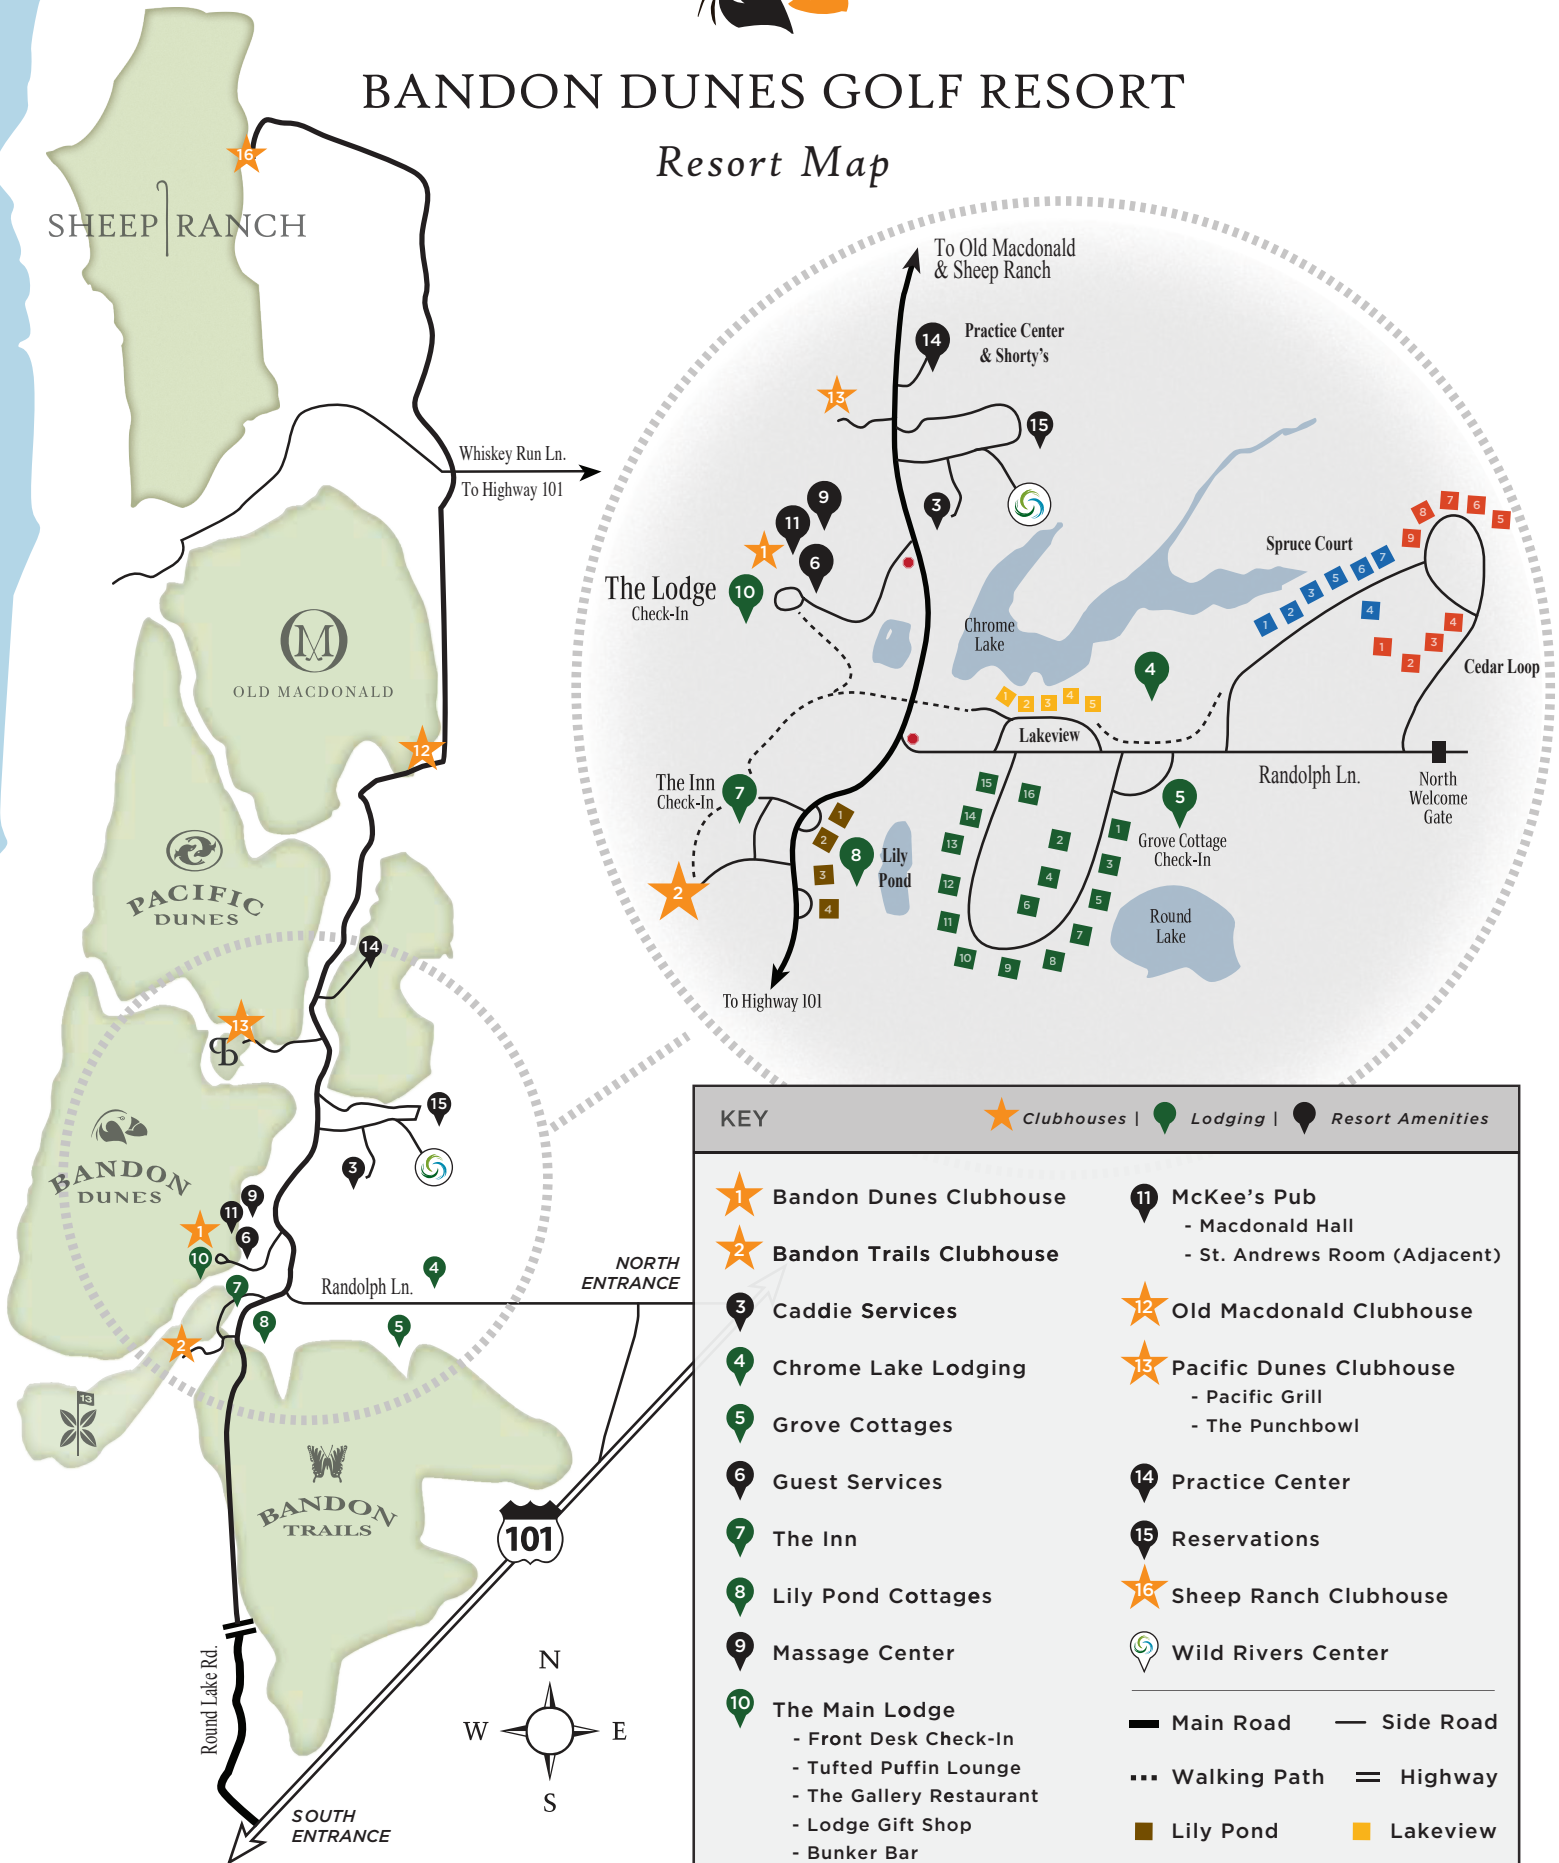

## Resort Map

KEY	
	Clubhouses
	Lodging
	Resort Amenities
	Bandon Dunes Clubhouse
	Bandon Trails Clubhouse
	Old Macdonald Clubhouse
	Pacific Dunes Clubhouse
	Sheep Ranch Clubhouse
	Practice Center & Shorty's
	Reservations
	Wild Rivers Center
	McKee's Pub
	- Macdonald Hall
	- St. Andrews Room (Adjacent)
	Pacific Grill
	The Punchbowl
	Caddie Services
	Chrome Lake Lodging
	Grove Cottages
	Guest Services
	The Inn
	Lily Pond Cottages
	Massage Center
	The Main Lodge
	- Front Desk Check-In
	- Tufted Puffin Lounge
	- The Gallery Restaurant
	- Lodge Gift Shop
	- Bunker Bar
	- Fitness Room, Hot Tub & Sauna
	Spruce Ct.
	Cedar Loop
	Main Road
	Side Road
	Walking Path
	Highway
	Lily Pond
	Lakeview

# AED LOCATIONS & STAFF ASSEMBLY AREAS

### AED LOCATIONS

1. The Lodge (Behind Front Desk)
2. Pacific Dunes Golf Shop (Entrance)
3. Bandon Trails Golf Shop (Near Bathrooms)
4. Caddie Building (Office Area)
5. Randolph Center (Break Room)
6. Grove Reception (Behind Front Desk)
7. The Inn (Back Office Area)
8. Reservations (Main Entrance)
9. Practice Center (Pavilion)
10. Old Macdonald Golf Shop (Near Bathrooms)
11. Old Macdonald Agronomy (Main Area)
12. Bandon Dunes Agronomy (Lunch Room)
13. Bandon Trails/Preserve Agronomy (Main Entrance)
14. Sheep Ranch Golf Shop
15. Sheep Ranch Agronomy

### ASSEMBLY AREAS

- A. The Lodge
  - B. Pacific Dunes Clubhouse
  - C. Bandon Trails Clubhouse
  - D. Caddie/WRCA/Housekeeping Area
  - E. Randolph Center
  - F. Sheep Ranch Clubhouse
- \* **The Inn** also serves as an assembly area